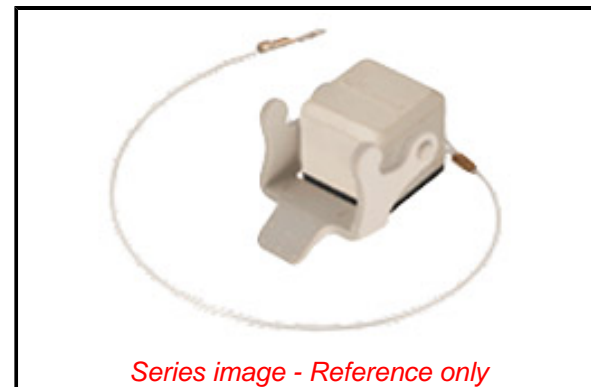

PLEASE CHECK WWW.MOLEX.COM FOR LATEST PART INFORMATION

Part Number: [0936010712](#)
Status: **Active**
Overview: GWconnect Heavy Duty Connectors (HDC)
Description: GWconnect STD - Standard, Cover for Female Inserts, Polyamide, with 1 Lever, with Gasket, Size 3A «21x21», Grey

Documents:

[Drawing (PDF)](#) [RoHS Certificate of Compliance (PDF)](#)

Agency Certification

CSA 256883
UL E249674

General

Product Family Industrial Connectors / Enclosures
Series [93601](#)
Comments With nylon wire tether line.
Component Size 3A «21x21»
Component Type Cover
IP Rating IP66, IP67
Overview [GWconnect Heavy Duty Connectors (HDC)](#)
Product Category Heavy Duty Connectors
Product Name GWconnect
Taxonomy Heavy-Duty Connectors
Type STD
UPC 887191844190

Physical

Cover Color Grey RAL 9002
Flammability UL 94V-0
Lock to Mating Part Yes
Material - Cover Polyamide
Material - Lever Polyamide
Net Weight 10.000/g
Number of Levers 1
Packaging Type Bag

Material Info

Engineering Number 7803.6879.0

Reference - Drawing Numbers

Sales Drawing 936010712-000

Series image - Reference only

EU ELV

Not Relevant

EU RoHS

Compliant

REACH SVHC

Not Reviewed

Halogen-Free

Status

Not Reviewed

For more information, please visit [Contact US](#)

China ROHS

ELV

RoHS Phthalates

ZZCERT_CE -

Declaration of

Conformity

China RoHS

Green Image

Not Relevant

Not Contained

CER_4000400719_00_000.pdf

Search Parts in this Series

[93601 Series](#)

Use With

Enclosures with with Size 3A «21x21»

Female Inserts